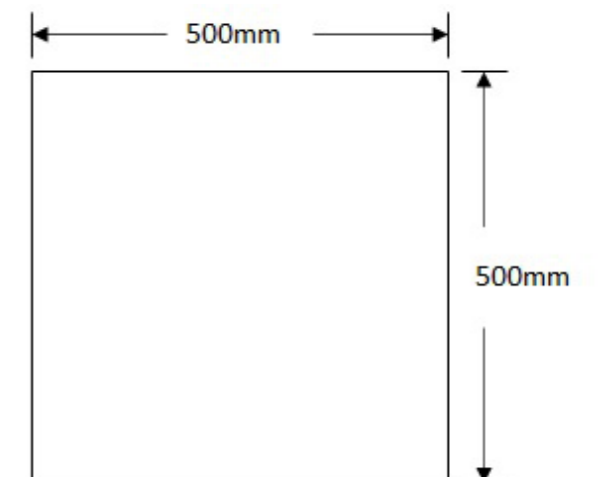

ROLL WIDTH: 2m

ROLL LENGTH AVERAGE: 20-30m

TILE

THICKNESS: 3,3mm

TILE WEIGHT: $\pm 3,5 \text{ kg/m}^2$

TILE SIZE: 50cm X 50cm,(16 pieces per box)

Size
Roll

Size
Tile