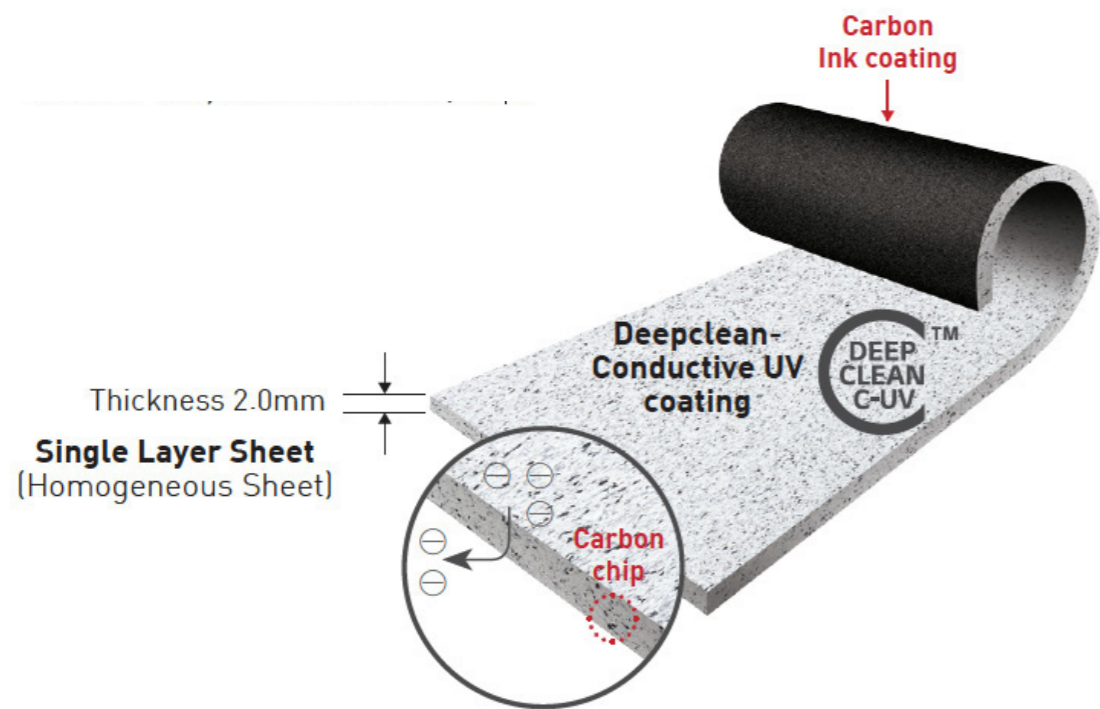

19-Oak Beige

12-Oak Pitch

13-Oak Taal

14-Oak Nyos

15-Arezzo Dark

07 HOMOGENEOUS

TOTAL THICKNESS: 2,00mm
KING WEIGHT: 5.96kg/m **02-00260**
SMART WEIGHT: 6.40kg/m **02-00261**
ROLL WIDTH: 2,00m
ROLL LENGTH: 20m
WEARLAYER: 2,00mm