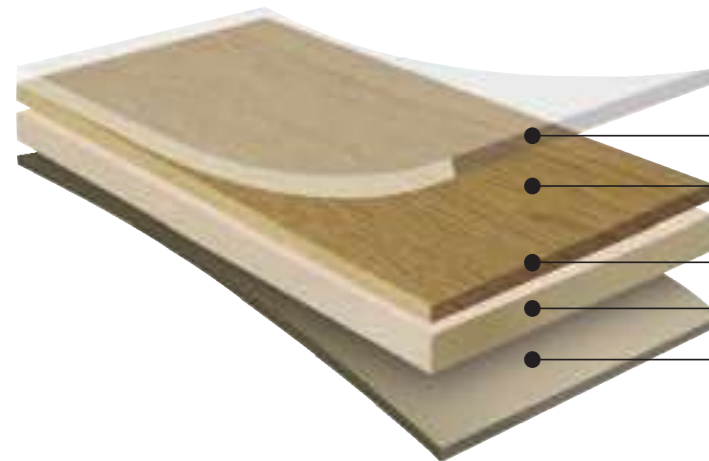

01

LVT DRYBACK PLANKS

02-00239

TOTAL THICKNESS: 2,50mm

SIZE PLANK: 180 × 1.200

WEIGHT: 4.350 g/m²

WEARLAYER: 0,55mm

PACKING: 18pcs/box, 1box=3,89m²/19,20kgs

PUR Surface Treatment

Wear Layer

Printed Layer

Base Layer

Balance Layer

size
Plank

01

LVT DRYBACK PLANKS