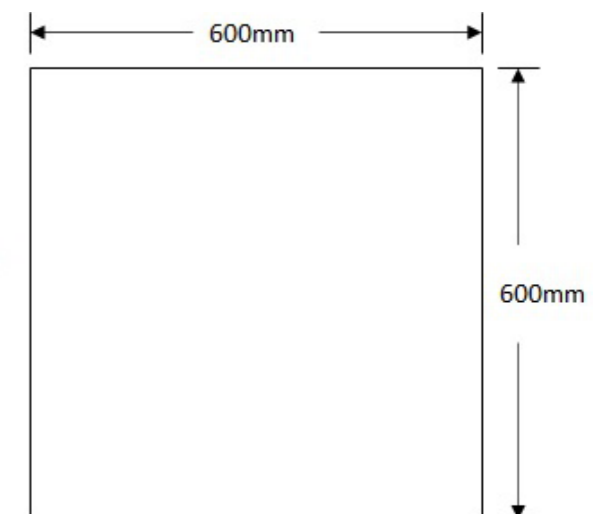

PUR Surface Treatment

Wear Layer

Printed Layer

Base Layer

Balance Layer

Size
Tile