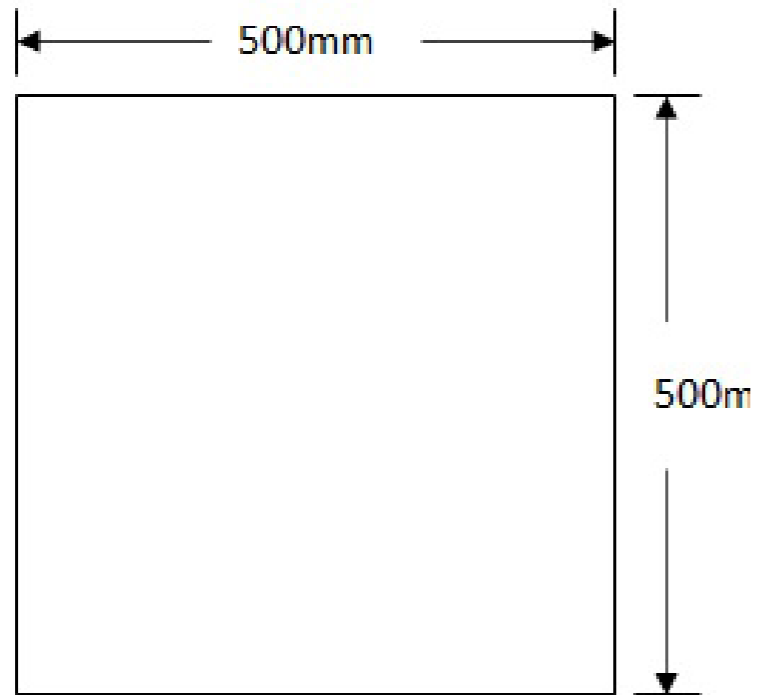

09 CARPET

02-00621

TOTAL THICKNESS: 6,5mm
TILE SIZE: 500x500mm

Size
Tile