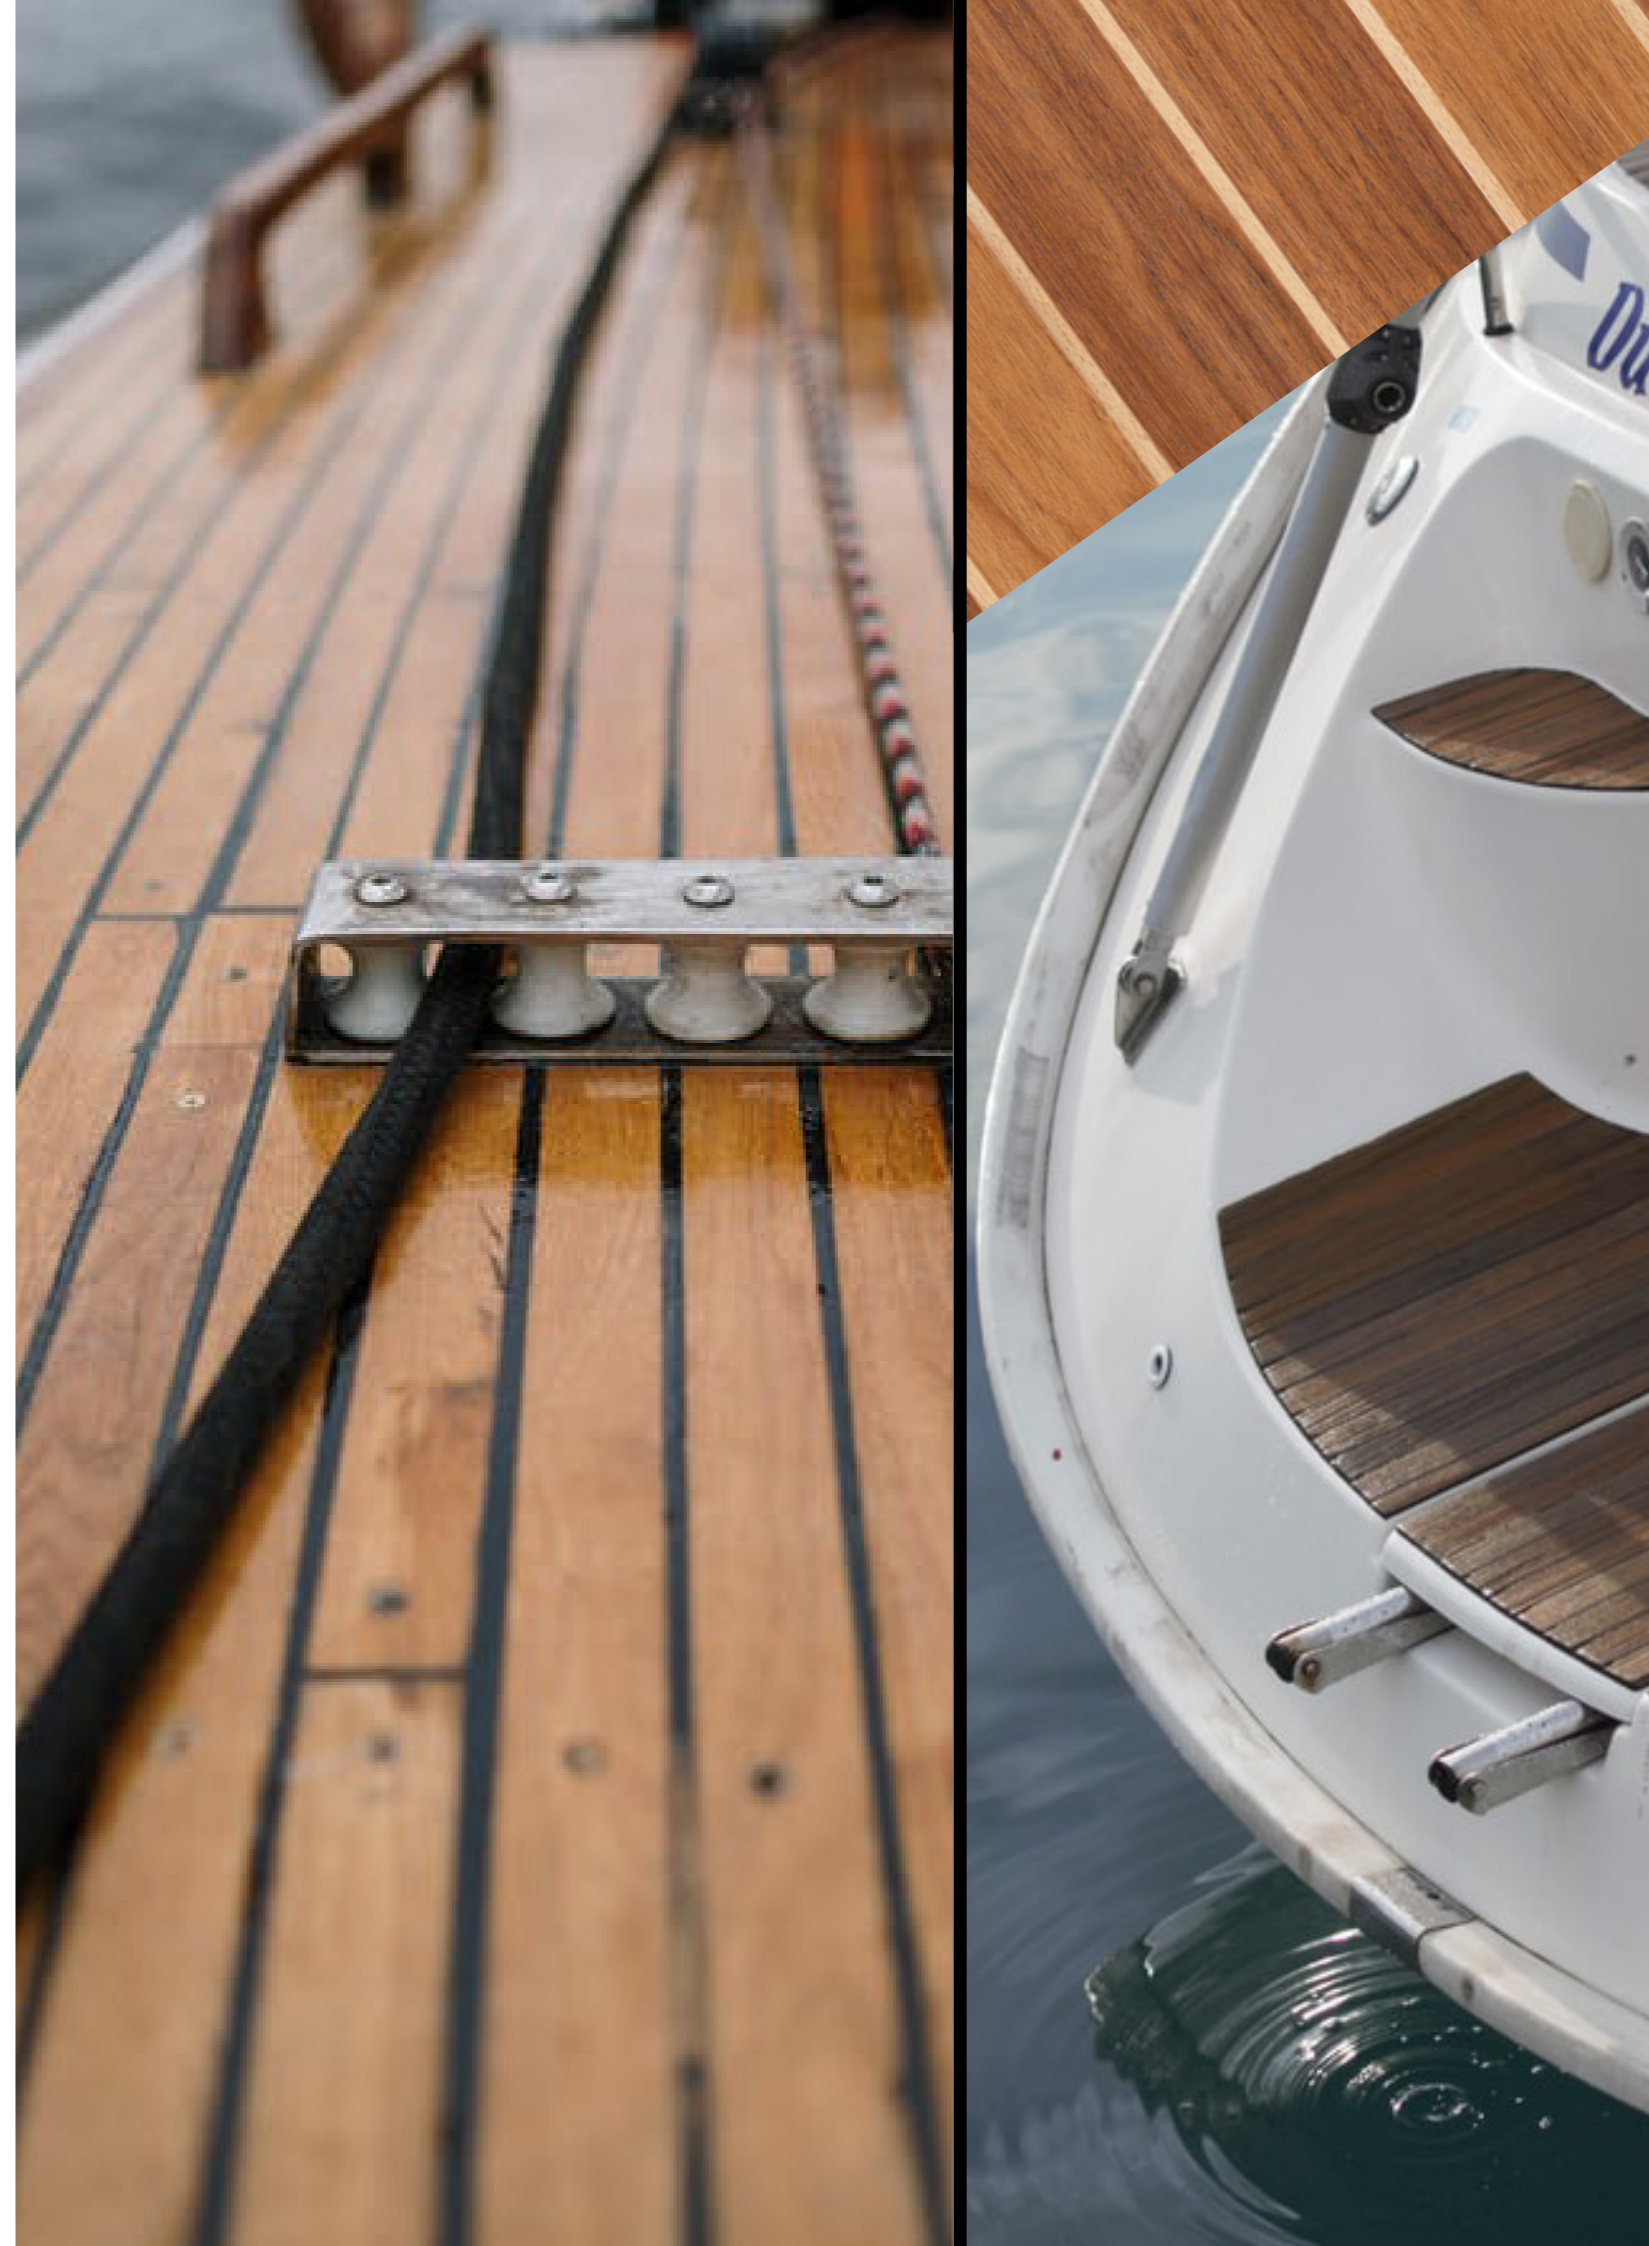

04-Natural Teak-Maple Holly Line

05-Teak-Black Holly Line

06-Teak-Maple Holly Line

09 CARPET

02-00621

TOTAL THICKNESS: 6,5mm
TILE SIZE: 500x500mm

Size
Tile

09