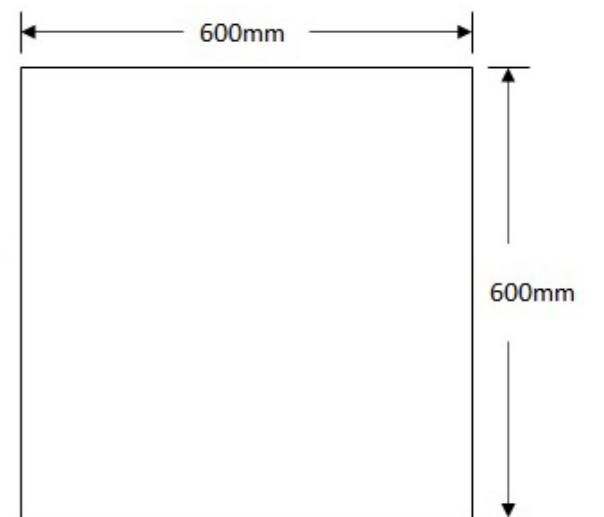

19-Grey Oak

21-Honey Oak

22-Varnished Oak

24-Industrial Mist

05

LOOSELAY TILES

02-00253

TOTAL THICKNESS: 5,0mm
SIZE PLANK: 600 × 600
WEIGHT: 8.650 g/m²
WEARLAYER: 0,55mm
PACKING: 6pcs/box, 1box=2,16m²/19,40kgs

01-Gesso

Size
Tile

06

EASY CORE

02-00166

TOTAL THICKNESS: 8,00mm
SIZE PLANK: 220 × 1510
WEIGHT: 8,270 g/m²
WEARLAYER: 0,55mm
PACKING: 8pcs/box, 1box=2,66m²/22,00kgs

size
Plank

06