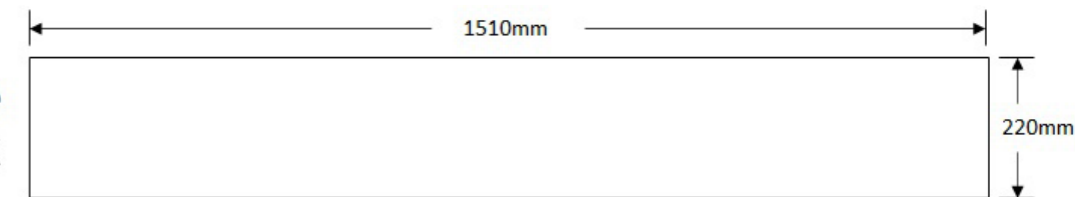

01-Gesso

Size
Tile

06

EASY CORE

02-00166

TOTAL THICKNESS: 8,00mm
SIZE PLANK: 220 × 1510
WEIGHT: 8,270 g/m²
WEARLAYER: 0,55mm
PACKING: 8pcs/box, 1box=2,66m²/22,00kgs

size
Plank

06