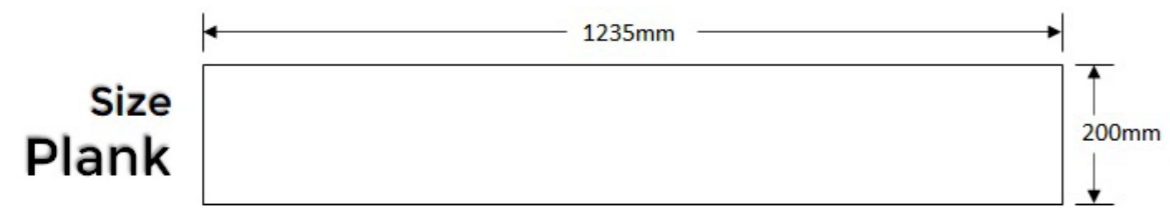

02-00620

TOTAL THICKNESS: 5,00mm
PLANK SIZE: 200x1235 mm
PACKING: 13pcs/ box
1 box= 3,25m²/16,4kgs
1 pallet = 52 boxes = 169m²

08 DECK

02-00620

01-Cherry-Black Holly Line

02-Cherry-Maple Holly Line

03-Natural Teak-Black Holly Line