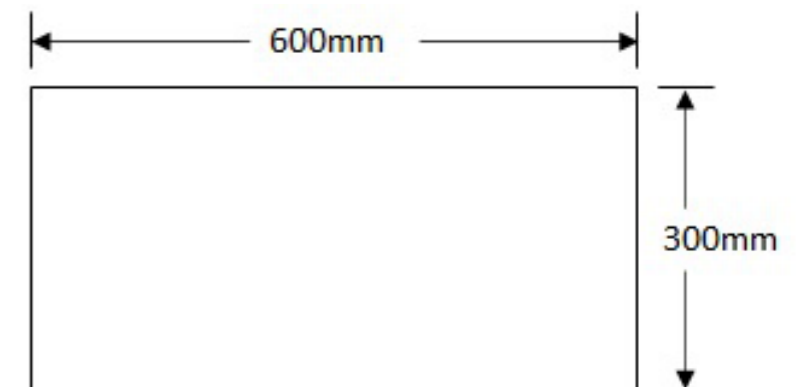

02

LVT DRYBACK TILES

02-00248

TOTAL THICKNESS: 2,50mm
SIZE TILE: 300 × 600mm
WEIGHT: 4.350 g/m²
WEARLAYER: 0,55mm
PACKING: 22pcs/box, 1box=3,96m²/19,50kgs

size
Tile