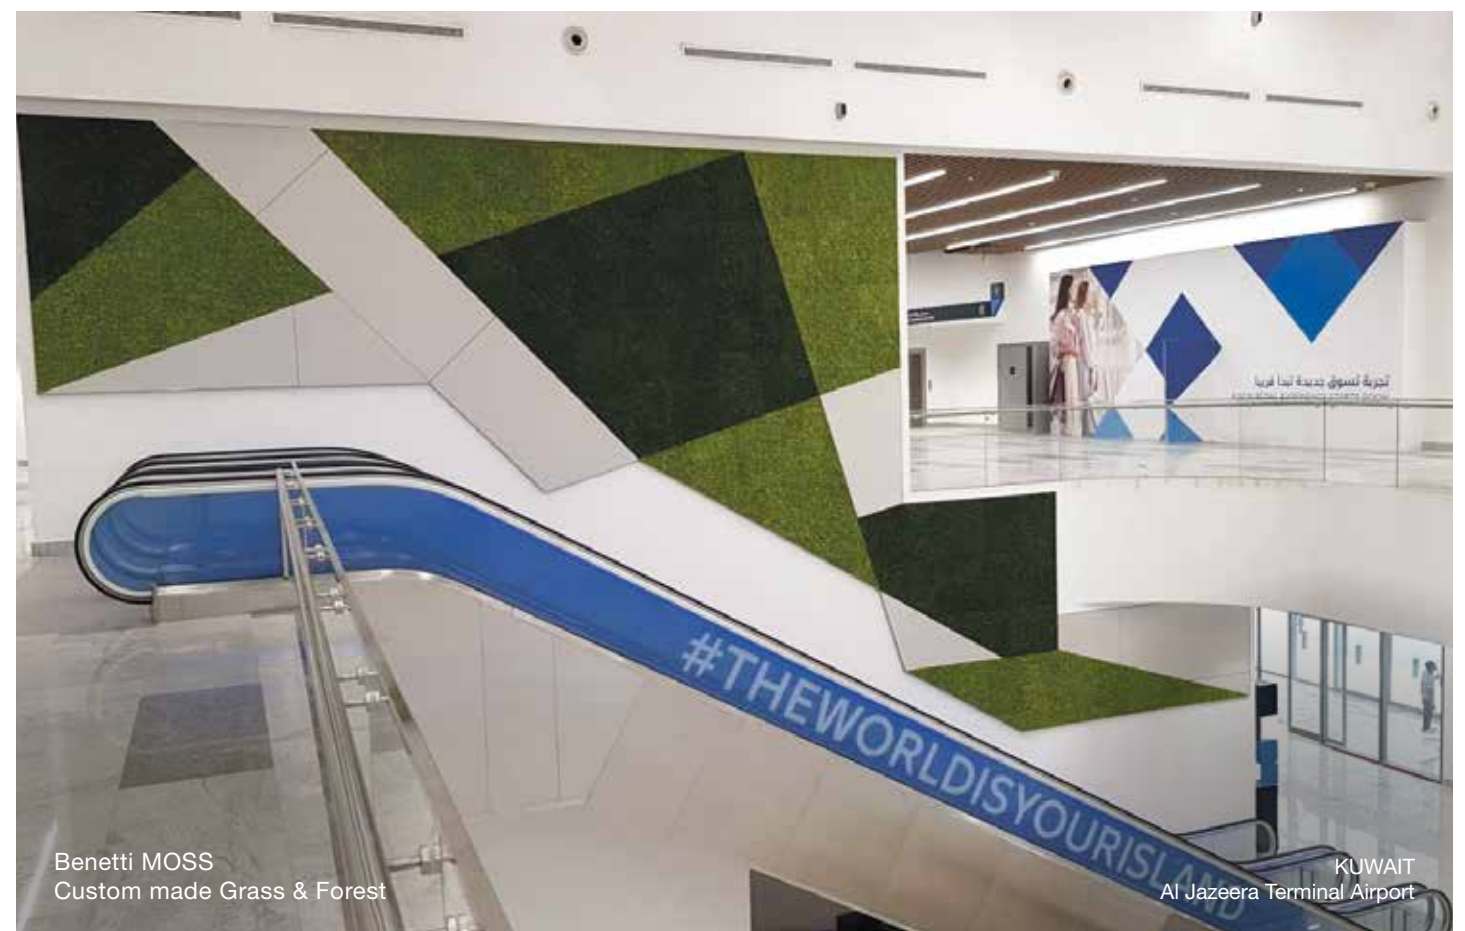

Benetti MOSS
Blue

TBILISI, GEORGIA
The Grove Design Hotel
DESIGNER: DIMITRI SHAPAKIDZE & IRAKLI ABASHIDZE
LABORATORY OF ARCHITECTURE 3

Benetti MOSS
Custom made Grass & Forest

KUWAIT
Al Jazeera Terminal Airport