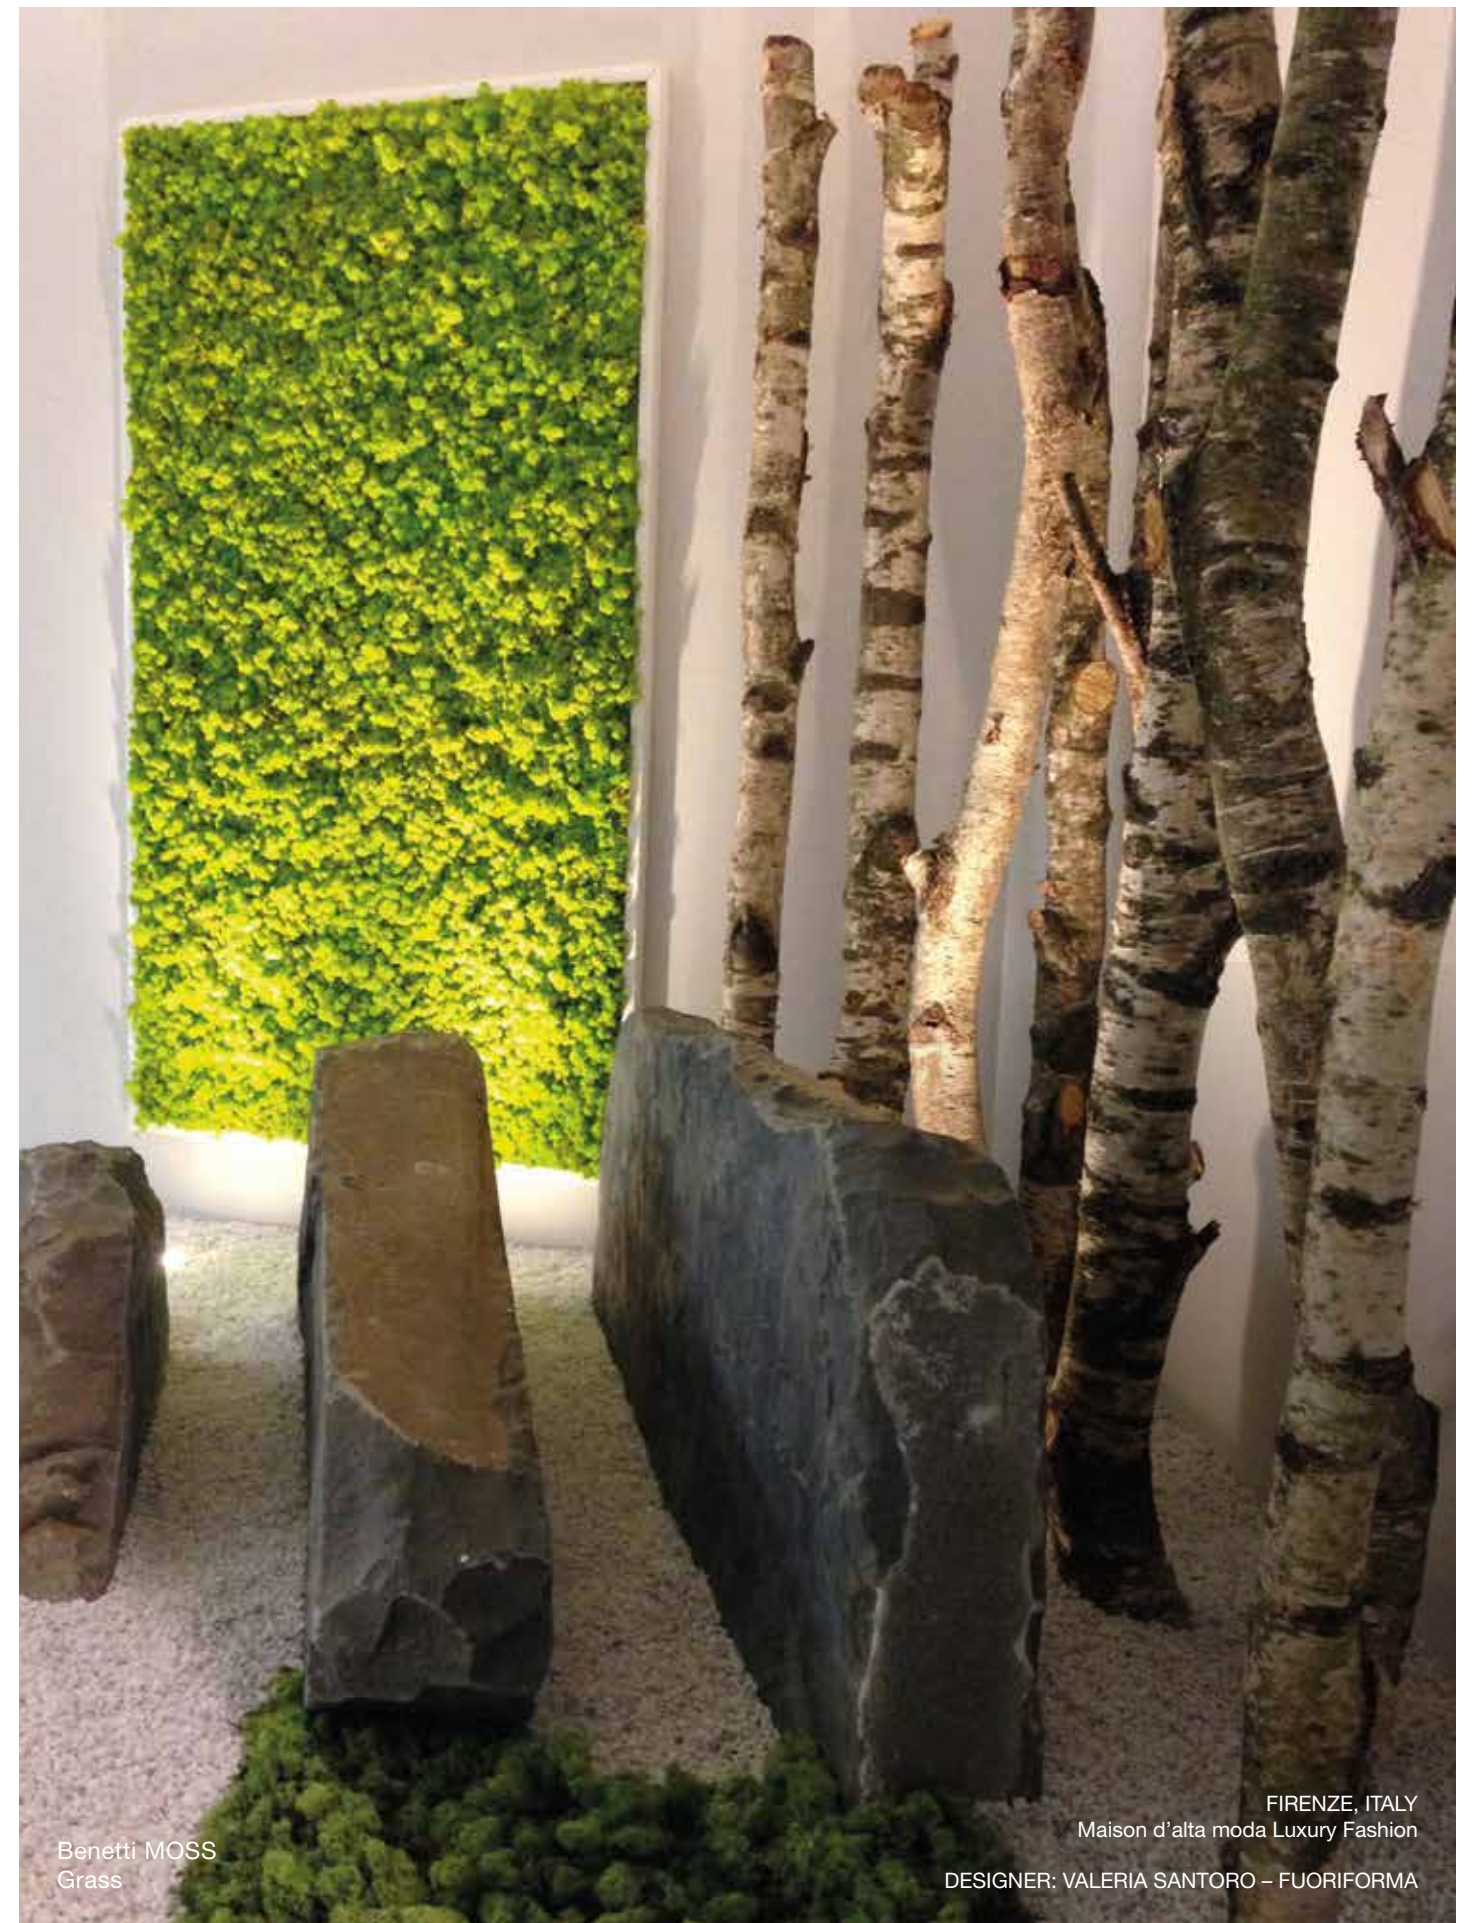

Benetti MOSS
Greenmix

LONDON, U.K.
Planet Organic Torrington Street

Benetti MOSS
Grass

FIRENZE, ITALY
Maison d'alta moda Luxury Fashion
DESIGNER: VALERIA SANTORO – FUORIFORMA