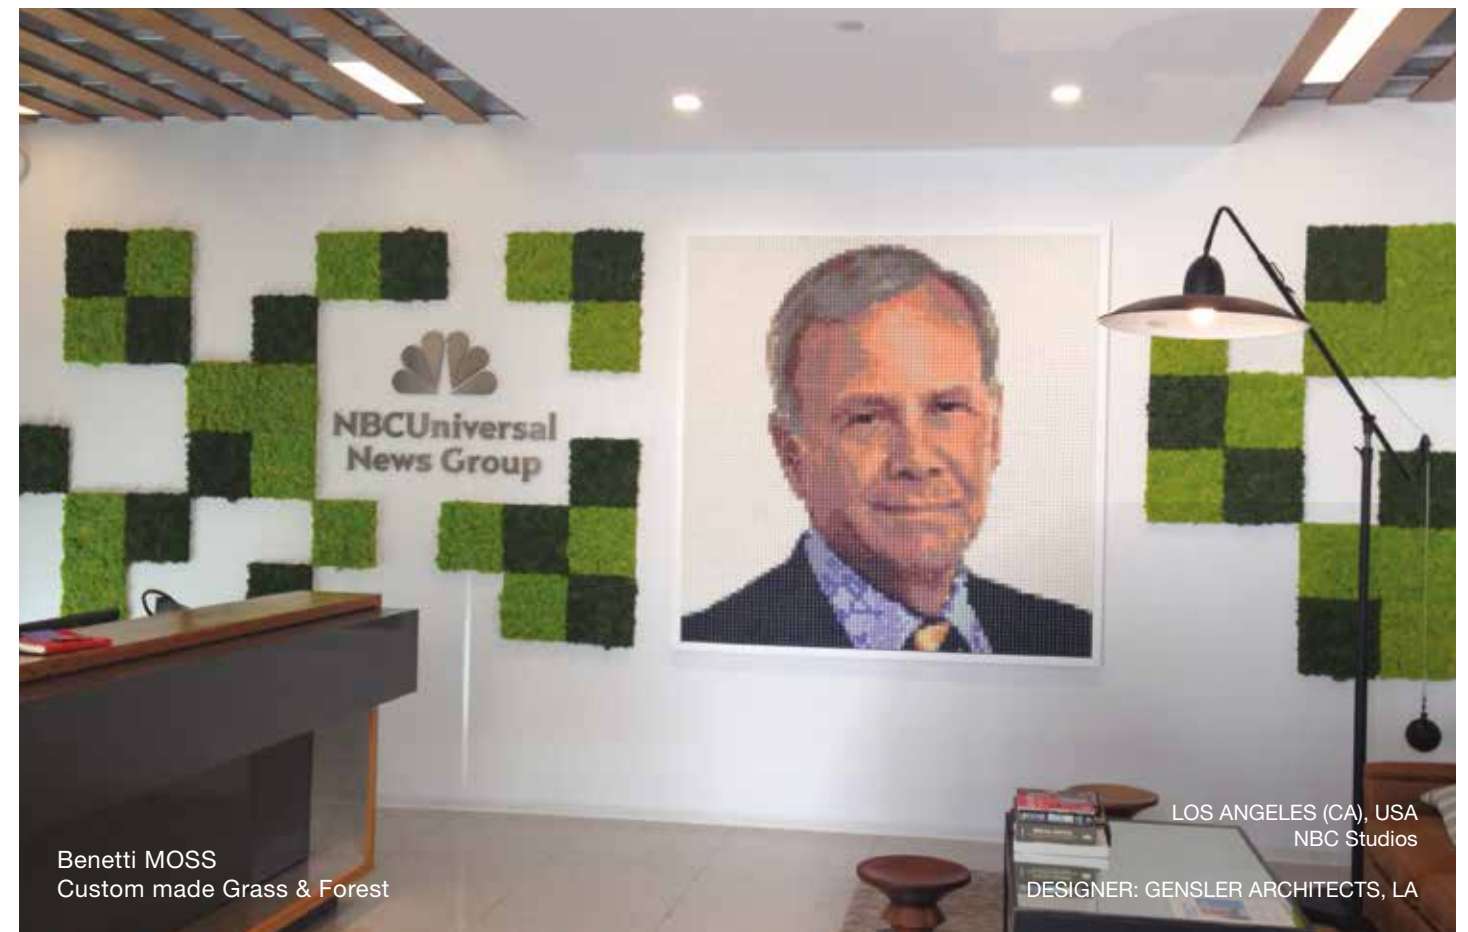

Benetti MOSS
Grass

Benetti MOSS
Custom made Grass, Forest & Ocean

VIRGINIA BEACH, VIRGINIA USA
Raymond James and Associates
DESIGNER: MORRISETTE ARCHITECTURE

LECCE, ITALY
8 più hotel

Benetti MOSS
Grass

Benetti MOSS
Custom made Grass & Forest